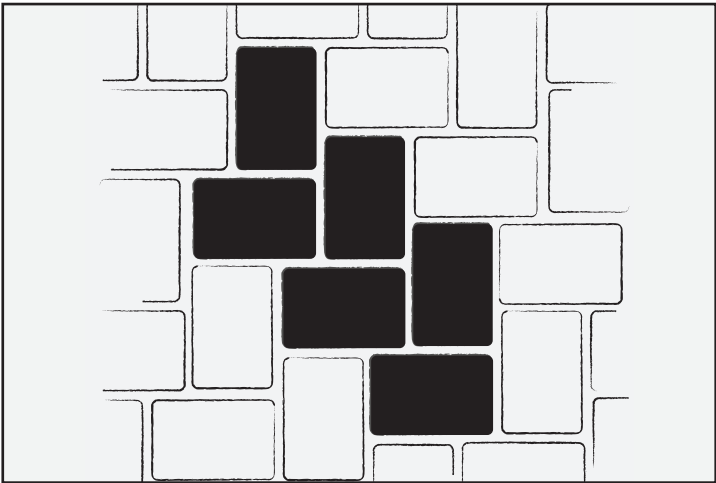

LONDON COBBLE™

Running Bond

90° Herringbone

I-Pattern