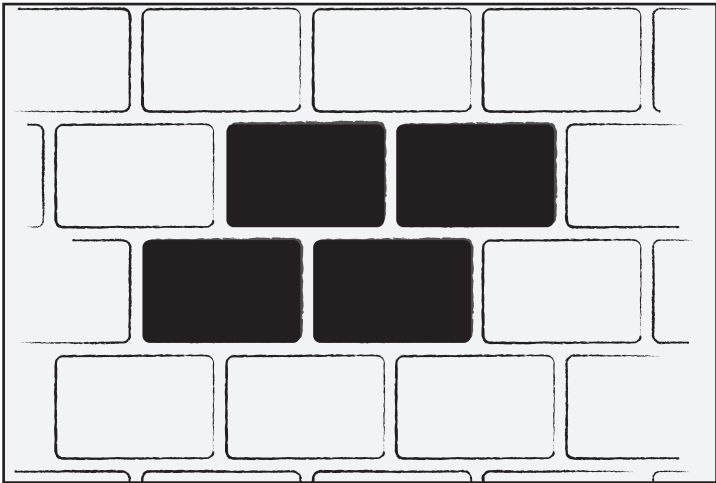

LONDON COBBLE™

Running Bond

90° Herringbone

I-Pattern