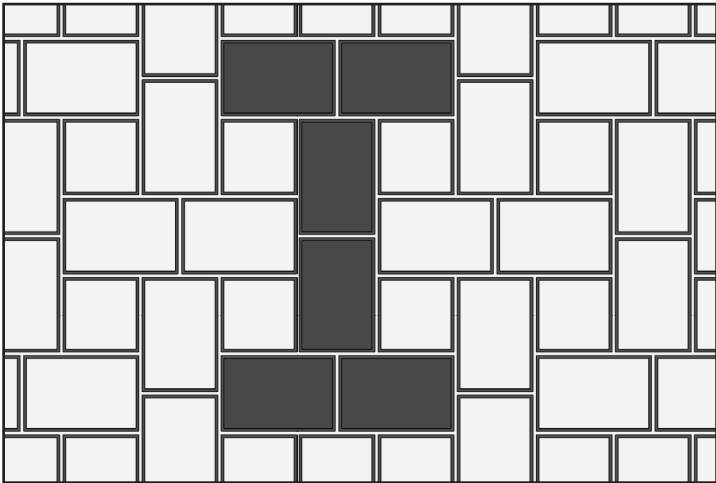

LONDON COBBLE™

Running Bond

90° Herringbone

I-Pattern